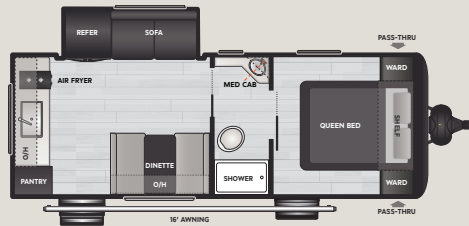

**17BX** WEIGHT 2745 LENGTH 20' 1"

**17RX** WEIGHT 2695 LENGTH 20' 5"

**18RX** WEIGHT 3875 LENGTH 22' 3"

**21RX** WEIGHT 4465 LENGTH 25' 4"

**22BX** WEIGHT 4620 LENGTH 26' 9"

**26BX** WEIGHT 5065 LENGTH 30' 3"

**29BX** WEIGHT 5925 LENGTH 33' 6"

### INTERIOR

- ◆ 78" Interior Height
- ◆ Blackout Night Shades
- ◆ Dedicated Trash Can Storage
- ◆ 60" x 74" Queen Bed with Underbed Storage
- ◆ Bedside Outlets
- ◆ Wardrobe for Hanging Storage
- ◆ USB A + C Charging Ports
- ◆ 3.3 Cu. Ft. or 10.6 cu. ft. 12V Refrigerator
- ◆ 3-1 Microwave, Convection Oven, Air-Fryer (N/A 17BX & 17RX)
- ◆ Oxygenics Fury Showerhead
- ◆ 2-Burner Gas Range
- ◆ Interior LED Lighting
- ◆ Pressed Kitchen Counter Tops
- ◆ Stainless Steel Kitchen Sink
- ◆ Retractable Shower Door with Self Squeegee Technology