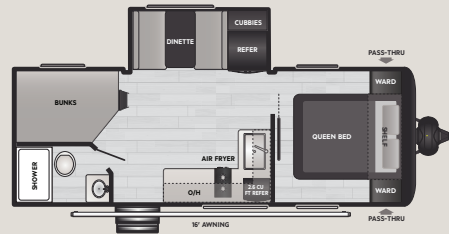

**17BX** WEIGHT 2745 LENGTH 20' 1"

**17RX** WEIGHT 2695 LENGTH 20' 5"

**18RX** WEIGHT 3875 LENGTH 22' 3"

**21RX** WEIGHT 4465 LENGTH 25' 4"

**22BX** WEIGHT 4620 LENGTH 26' 9"

**26BX** WEIGHT 5065 LENGTH 30' 3"

**29BX** WEIGHT 5925 LENGTH 33' 6"

### INTERIOR

- ◆ 78" Interior Height
- ◆ Blackout Night Shades
- ◆ Dedicated Trash Can Storage
- ◆ 60" x 74" Queen Bed with Underbed Storage
- ◆ Bedside Outlets
- ◆ Wardrobe for Hanging Storage
- ◆ USB A + C Charging Ports
- ◆ 3.3 Cu. Ft. or 10.6 cu. ft. 12V Refrigerator
- ◆ 3-1 Microwave, Convection Oven, Air-Fryer (N/A 17BX & 17RX)
- ◆ Oxygenics Fury Showerhead
- ◆ 2-Burner Gas Range
- ◆ Interior LED Lighting
- ◆ Pressed Kitchen Counter Tops
- ◆ Stainless Steel Kitchen Sink
- ◆ Retractable Shower Door with Self Squeegee Technology