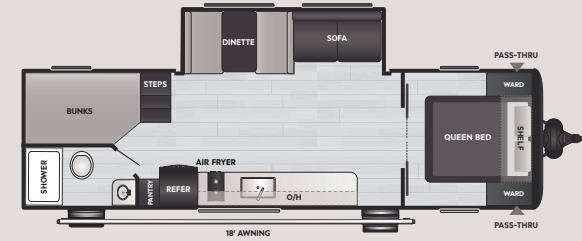

**17BX** WEIGHT 2745 LENGTH 20' 1"

**17RX** WEIGHT 2695 LENGTH 20' 5"

**18RX** WEIGHT 3875 LENGTH 22' 3"

**21RX** WEIGHT 4465 LENGTH 25' 4"

**22BX** WEIGHT 4620 LENGTH 26' 9"

**26BX** WEIGHT 5065 LENGTH 30' 3"

**29BX** WEIGHT 5925 LENGTH 33' 6"

### INTERIOR

- ◆ 78" Interior Height
- ◆ Blackout Night Shades
- ◆ Dedicated Trash Can Storage
- ◆ 60" x 74" Queen Bed with Underbed Storage
- ◆ Bedside Outlets
- ◆ Wardrobe for Hanging Storage
- ◆ USB A + C Charging Ports
- ◆ 3.3 Cu. Ft. or 10.6 cu. ft. 12V Refrigerator
- ◆ 3-1 Microwave, Convection Oven, Air-Fryer (N/A 17BX & 17RX)
- ◆ Oxygenics Fury Showerhead
- ◆ 2-Burner Gas Range
- ◆ Interior LED Lighting
- ◆ Pressed Kitchen Counter Tops
- ◆ Stainless Steel Kitchen Sink
- ◆ Retractable Shower Door with Self Squeegee Technology