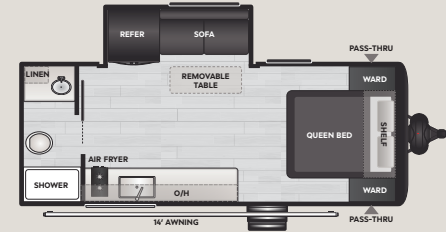

**17BX** WEIGHT 2745 LENGTH 20' 1"

**17RX** WEIGHT 2695 LENGTH 20' 5"

**18RX** WEIGHT 3875 LENGTH 22' 3"

**21RX** WEIGHT 4465 LENGTH 25' 4"

**22BX** WEIGHT 4620 LENGTH 26' 9"

**26BX** WEIGHT 5065 LENGTH 30' 3"

**29BX** WEIGHT 5925 LENGTH 33' 6"

### INTERIOR

- ◆ 78" Interior Height
- ◆ Blackout Night Shades
- ◆ Dedicated Trash Can Storage
- ◆ 60" x 74" Queen Bed with Underbed Storage
- ◆ Bedside Outlets
- ◆ Wardrobe for Hanging Storage
- ◆ USB A + C Charging Ports
- ◆ 3.3 Cu. Ft. or 10.6 cu. ft. 12V Refrigerator
- ◆ 3-1 Microwave, Convection Oven, Air-Fryer (N/A 17BX & 17RX)
- ◆ Oxygenics Fury Showerhead
- ◆ 2-Burner Gas Range
- ◆ Interior LED Lighting
- ◆ Pressed Kitchen Counter Tops
- ◆ Stainless Steel Kitchen Sink
- ◆ Retractable Shower Door with Self Squeegee Technology