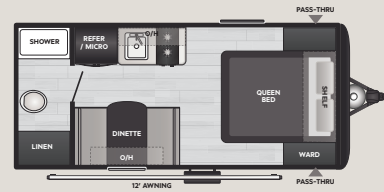

**17BX** WEIGHT 2745 LENGTH 20' 1"

**17RX** WEIGHT 2695 LENGTH 20' 5"

**18RX** WEIGHT 3875 LENGTH 22' 3"

**21RX** WEIGHT 4465 LENGTH 25' 4"

**22BX** WEIGHT 4620 LENGTH 26' 9"

**26BX** WEIGHT 5065 LENGTH 30' 3"

**29BX** WEIGHT 5925 LENGTH 33' 6"

### INTERIOR

- ◆ 78" Interior Height
- ◆ Blackout Night Shades
- ◆ Dedicated Trash Can Storage
- ◆ 60" x 74" Queen Bed with Underbed Storage
- ◆ Bedside Outlets
- ◆ Wardrobe for Hanging Storage
- ◆ USB A + C Charging Ports
- ◆ 3.3 Cu. Ft. or 10.6 cu. ft. 12V Refrigerator
- ◆ 3-1 Microwave, Convection Oven, Air-Fryer (N/A 17BX & 17RX)
- ◆ Oxygenics Fury Showerhead
- ◆ 2-Burner Gas Range
- ◆ Interior LED Lighting
- ◆ Pressed Kitchen Counter Tops
- ◆ Stainless Steel Kitchen Sink
- ◆ Retractable Shower Door with Self Squeegee Technology