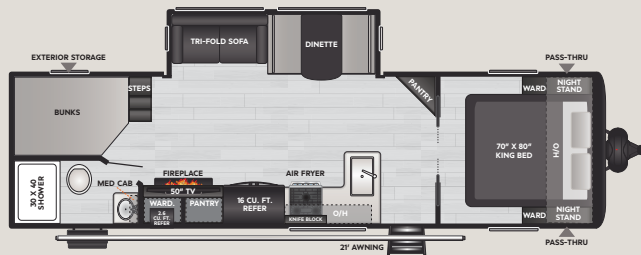

1905RB

WEIGHT 5066

LENGTH 23' 11"

2115RK

WEIGHT 5504

LENGTH 25' 11"

2600RB

WEIGHT 6335

LENGTH 30' 11"

2900BH

WEIGHT 6890

LENGTH 33' 11"

2950RL

WEIGHT 7235

LENGTH 33' 11"

STANDARD FEATURES & OPTIONS

INTERIOR

- ◆ 82" Interior Height
- ◆ 72" Slide Height
- ◆ Blackout roller shades
- ◆ Carpet Less and Flush Floor Slideout
- ◆ Solid surface countertops
- ◆ Stainless steel sink
- ◆ Upgraded Drawer Sides and Bottom
- ◆ Knife block behind range
- ◆ Split Sink Covers w/ Cutting Board & Drying Rack
- ◆ Ultra bright LED light strip
- ◆ High Rise Kitchen Faucet with Pullout Sprayer
- ◆ 14" four speed Furrion fan in kitchen
- ◆ Elongated porcelain foot flush toilet
- ◆ 14" four speed Furrion fan in bathroom
- ◆ Maximum Privacy with Taller Door and Header in bathroom and bedroom
- ◆ Upgraded Oxygenics® Fury Showerhead
- ◆ Extra Large 30x40 shower with 6'6" interior height
- ◆ Retractable shower door with self-squeegee technology
- ◆ 70x80 King Bed with Versatile Underbed Storage
- ◆ 15k BTU Ducted A/C
- ◆ 42k BTU Suburban Tankless Water Heater
- ◆ Hyperdeck flooring
- ◆ Exterior speakers

- ◆ 50 or 65" LED TV
- ◆ USB A + C plugs
- ◆ 16 cubic foot 12V refrigerator
- ◆ Air fryer/convection/microwave
- ◆ 3 Burner Flush Mount Gas Range with Glass Cover
- ◆ Interior LED lighting

- ◆ Furrion Backup Camera Prep
- ◆ Full Pass-through Storage with Extra Tall Doors
- ◆ 54 Gallon Fresh Tank
- ◆ Exterior Shower with Hot and Cold Water
- ◆ Power awning
- ◆ Tow Plug and Chain Holder
- ◆ Giggy Box-Industry's 1st Organized 12 Volt Wiring Box, Patented
- ◆ Solarflex™ Protect
- ◆ Exterior Led Lighting
- ◆ Exterior speakers