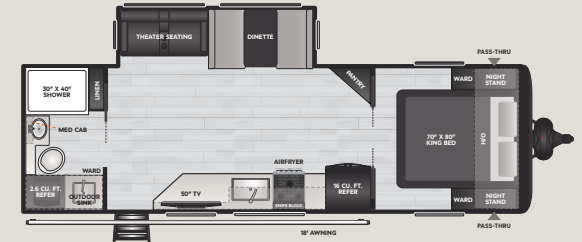

1905RB

WEIGHT 5066

LENGTH 23' 11"

2115RK

WEIGHT 5504

LENGTH 25' 11"

2600RB

WEIGHT 6335

LENGTH 30' 11"

2900BH

WEIGHT 6890

LENGTH 33' 11"

2950RL

WEIGHT 7235

LENGTH 33' 11"

STANDARD FEATURES & OPTIONS

INTERIOR

- ◆ 82" Interior Height
- ◆ 72" Slide Height
- ◆ Blackout roller shades
- ◆ Carpet Less and Flush Floor Slideout
- ◆ Solid surface countertops
- ◆ Stainless steel sink
- ◆ Upgraded Drawer Sides and Bottom
- ◆ Knife block behind range
- ◆ Split Sink Covers w/ Cutting Board & Drying Rack
- ◆ Ultra bright LED light strip
- ◆ High Rise Kitchen Faucet with Pullout Sprayer
- ◆ 14" four speed Furrion fan in kitchen
- ◆ Elongated porcelain foot flush toilet
- ◆ 14" four speed Furrion fan in bathroom
- ◆ Maximum Privacy with Taller Door and Header in bathroom and bedroom
- ◆ Upgraded Oxygenics® Fury Showerhead
- ◆ Extra Large 30x40 shower with 6'6" interior height
- ◆ Retractable shower door with self-squeegee technology
- ◆ 70x80 King Bed with Versatile Underbed Storage
- ◆ 15k BTU Ducted A/C
- ◆ 42k BTU Suburban Tankless Water Heater
- ◆ Hyperdeck flooring
- ◆ Exterior speakers

- ◆ 50 or 65" LED TV
- ◆ USB A + C plugs
- ◆ 16 cubic foot 12V refrigerator
- ◆ Air fryer/convection/microwave
- ◆ 3 Burner Flush Mount Gas Range with Glass Cover
- ◆ Interior LED lighting

- ◆ Furrion Backup Camera Prep
- ◆ Full Pass-through Storage with Extra Tall Doors
- ◆ 54 Gallon Fresh Tank
- ◆ Exterior Shower with Hot and Cold Water
- ◆ Power awning
- ◆ Tow Plug and Chain Holder
- ◆ Giggy Box-Industry's 1st Organized 12 Volt Wiring Box, Patented
- ◆ Solarflex™ Protect
- ◆ Exterior Led Lighting
- ◆ Exterior speakers