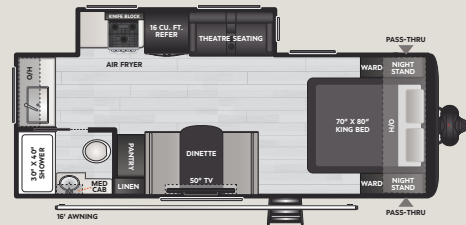

1905RB

WEIGHT 5066

LENGTH 23' 11"

2115RK

WEIGHT 5504

LENGTH 25' 11"

2600RB

WEIGHT 6335

LENGTH 30' 11"

2900BH

WEIGHT 6890

LENGTH 33' 11"

2950RL

WEIGHT 7235

LENGTH 33' 11"

STANDARD FEATURES & OPTIONS

INTERIOR

- ◆ 82" Interior Height
- ◆ 72" Slide Height
- ◆ Blackout roller shades
- ◆ Carpet Less and Flush Floor Slideout
- ◆ Solid surface countertops
- ◆ Stainless steel sink
- ◆ Upgraded Drawer Sides and Bottom
- ◆ Knife block behind range
- ◆ Split Sink Covers w/ Cutting Board & Drying Rack
- ◆ Ultra bright LED light strip
- ◆ High Rise Kitchen Faucet with Pullout Sprayer
- ◆ 14" four speed Furrion fan in kitchen
- ◆ Elongated porcelain foot flush toilet
- ◆ 14" four speed Furrion fan in bathroom
- ◆ Maximum Privacy with Taller Door and Header in bathroom and bedroom
- ◆ Upgraded Oxygenics® Fury Showerhead
- ◆ Extra Large 30x40 shower with 6'6" interior height
- ◆ Retractable shower door with self-squeegee technology
- ◆ 70x80 King Bed with Versatile Underbed Storage
- ◆ 15k BTU Ducted A/C
- ◆ 42k BTU Suburban Tankless Water Heater
- ◆ Hyperdeck flooring
- ◆ Exterior speakers

- ◆ 50 or 65" LED TV
- ◆ USB A + C plugs
- ◆ 16 cubic foot 12V refrigerator
- ◆ Air fryer/convection/microwave
- ◆ 3 Burner Flush Mount Gas Range with Glass Cover
- ◆ Interior LED lighting

- ◆ Furrion Backup Camera Prep
- ◆ Full Pass-through Storage with Extra Tall Doors
- ◆ 54 Gallon Fresh Tank
- ◆ Exterior Shower with Hot and Cold Water
- ◆ Power awning
- ◆ Tow Plug and Chain Holder
- ◆ Giggy Box-Industry's 1st Organized 12 Volt Wiring Box, Patented
- ◆ Solarflex™ Protect
- ◆ Exterior Led Lighting
- ◆ Exterior speakers