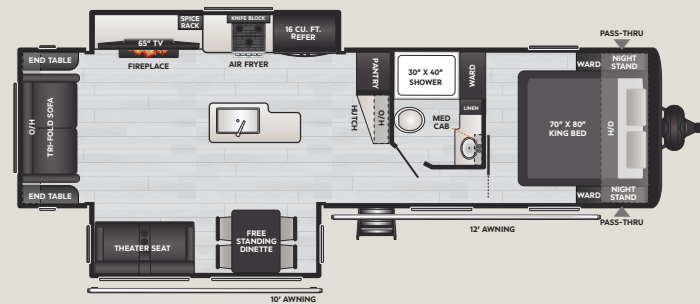

1905RB

WEIGHT 5066

LENGTH 23' 11"

2115RK

WEIGHT 5504

LENGTH 25' 11"

2600RB

WEIGHT 6335

LENGTH 30' 11"

2900BH

WEIGHT 6890

LENGTH 33' 11"

2950RL

WEIGHT 7235

LENGTH 33' 11"

STANDARD FEATURES & OPTIONS

INTERIOR

- ◆ 82" Interior Height
- ◆ 72" Slide Height
- ◆ Blackout roller shades
- ◆ Carpet Less and Flush Floor Slideout
- ◆ Solid surface countertops
- ◆ Stainless steel sink
- ◆ Upgraded Drawer Sides and Bottom
- ◆ Knife block behind range
- ◆ Split Sink Covers w/ Cutting Board & Drying Rack
- ◆ Ultra bright LED light strip
- ◆ High Rise Kitchen Faucet with Pullout Sprayer
- ◆ 14" four speed Furrion fan in kitchen
- ◆ Elongated porcelain foot flush toilet
- ◆ 14" four speed Furrion fan in bathroom
- ◆ Maximum Privacy with Taller Door and Header in bathroom and bedroom
- ◆ Upgraded Oxygenics® Fury Showerhead
- ◆ Extra Large 30x40 shower with 6'6" interior height
- ◆ Retractable shower door with self-squeegee technology
- ◆ 70x80 King Bed with Versatile Underbed Storage
- ◆ 15k BTU Ducted A/C
- ◆ 42k BTU Suburban Tankless Water Heater
- ◆ Hyperdeck flooring
- ◆ Exterior speakers

- ◆ 50 or 65" LED TV
- ◆ USB A + C plugs
- ◆ 16 cubic foot 12V refrigerator
- ◆ Air fryer/convection/microwave
- ◆ 3 Burner Flush Mount Gas Range with Glass Cover
- ◆ Interior LED lighting

- ◆ Furrion Backup Camera Prep
- ◆ Full Pass-through Storage with Extra Tall Doors
- ◆ 54 Gallon Fresh Tank
- ◆ Exterior Shower with Hot and Cold Water
- ◆ Power awning
- ◆ Tow Plug and Chain Holder
- ◆ Giggy Box-Industry's 1st Organized 12 Volt Wiring Box, Patented
- ◆ Solarflex™ Protect
- ◆ Exterior Led Lighting
- ◆ Exterior speakers