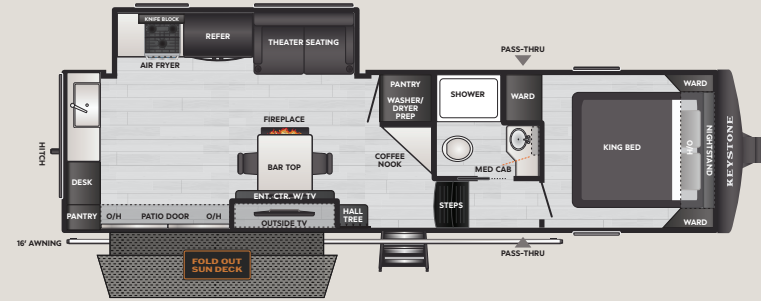

2400REX

WEIGHT 7655

LENGTH 28' 11"

2800SUNDECK

WEIGHT 9195

LENGTH 32' 11"

3000LOFT

WEIGHT 8860

LENGTH 34' 11"

STANDARD FEATURES & OPTIONS

INTERIOR

- ◆ Full Depth Drawers Under Dinette
- ◆ Premium Roller Blackout Night Shades
- ◆ 6' Carpet Less and Flush Floor Slideout
- ◆ Electric Fireplace
- ◆ Stainless Steel Sink
- ◆ Upgraded Drawer Sides and Bottom
- ◆ Split Sink Covers w/ Cutting Board & Drying Rack
- ◆ Ultra Bright LED Light Strip
- ◆ High Rise Kitchen Faucet with Pullout Sprayer
- ◆ 14" Four Speed Furrion Fan in Kitchen And Bathroom
- ◆ Skylight Over Shower
- ◆ Maximum Privacy with Taller Door and Header
- ◆ Premium Glass Cabinets Above Bed
- ◆ Premium Bed Cover And Pillows
- ◆ Upgraded Oxygenics® Fury Showerhead
- ◆ 18k BTU Furrion Chill Cube A/C With 8K BTU Furrion A/C in Bedroom
- ◆ 35k BTU furnace
- ◆ 42k BTU Suburban Tankless Water Heater
- ◆ USB A + C plugs
- ◆ Air Fryer/Convection/Microwave
- ◆ 3 Burner Flush Mount Gas Range W/ Glass Cover
- ◆ Interior and Exterior LED Lighting

EXTERIOR

- ◆ Curt Helux Pinbox
- ◆ Convenience Center
- ◆ Lippert Auto Level
- ◆ Painted Fiberglass Front Cap With Integrated Windshield
- ◆ Laminated Sidewalls and Rear Wall
- ◆ Tinted Safety Glass Windows
- ◆ Walkable Roof
- ◆ One Piece Heated and Enclosed Underbelly
- ◆ Black Tank Flush
- ◆ Power Tongue Jack
- ◆ Electric Stabilizer Jacks
- ◆ Friction Hinge Entry Door
- ◆ LP Quick Connect
- ◆ XL Entry Assist Handle
- ◆ SolidStep Entry
- ◆ Furrion Backup Camera Prep
- ◆ Full Pass-Through Storage with
- ◆ Extra Tall Doors
- ◆ 54 Gallon Fresh Tank
- ◆ Exterior Shower with Hot and Cold Water
- ◆ Power Awning
- ◆ Tow Plug and Chain Holder
- ◆ SolarFlex™ Ready
- ◆ Aluminum Wheels
- ◆ Accessory Hitch w/ 4-Way Connector

BIG 6 FEATURES

- ◆ 16 Cu. Ft. 12V Refrigerator
- ◆ Solid Surface Countertops
- ◆ 65"/50" 4K SMART TV
- ◆ Extra Large 30"x40" Shower
- ◆ Elongated Porcelain Foot Flush Toilet
- ◆ 70" x 80" King Bed with Versatile Underbed Storage