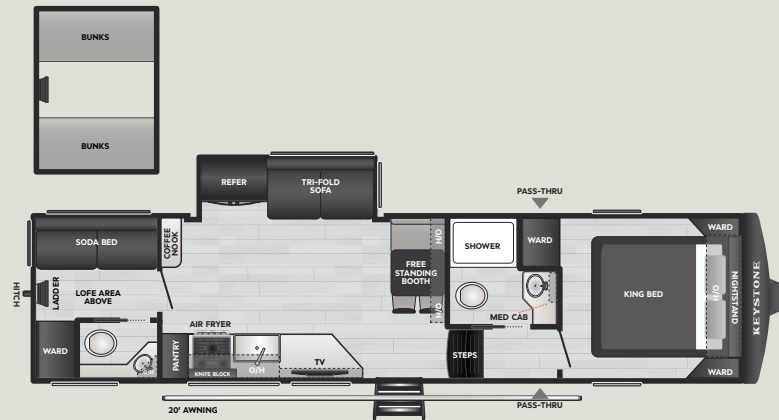

2400REX

WEIGHT 7655

LENGTH 28' 11"

2800SUNDECK

WEIGHT 9195

LENGTH 32' 11"

3000LOFT

WEIGHT 8860

LENGTH 34' 11"

STANDARD FEATURES & OPTIONS

INTERIOR

- ◆ Full Depth Drawers Under Dinette
- ◆ Premium Roller Blackout Night Shades
- ◆ 6' Carpet Less and Flush Floor Slideout
- ◆ Electric Fireplace
- ◆ Stainless Steel Sink
- ◆ Upgraded Drawer Sides and Bottom
- ◆ Split Sink Covers w/ Cutting Board & Drying Rack
- ◆ Ultra Bright LED Light Strip
- ◆ High Rise Kitchen Faucet with Pullout Sprayer
- ◆ 14" Four Speed Furrion Fan in Kitchen And Bathroom
- ◆ Skylight Over Shower
- ◆ Maximum Privacy with Taller Door and Header
- ◆ Premium Glass Cabinets Above Bed
- ◆ Premium Bed Cover And Pillows
- ◆ Upgraded Oxygenics® Fury Showerhead
- ◆ 18k BTU Furrion Chill Cube A/C With 8K BTU Furrion A/C in Bedroom
- ◆ 35k BTU furnace
- ◆ 42k BTU Suburban Tankless Water Heater
- ◆ USB A + C plugs
- ◆ Air Fryer/Convection/Microwave
- ◆ 3 Burner Flush Mount Gas Range W/ Glass Cover
- ◆ Interior and Exterior LED Lighting

EXTERIOR

- ◆ Curt Helux Pinbox
- ◆ Convenience Center
- ◆ Lippert Auto Level
- ◆ Painted Fiberglass Front Cap With Integrated Windshield
- ◆ Laminated Sidewalls and Rear Wall
- ◆ Tinted Safety Glass Windows
- ◆ Walkable Roof
- ◆ One Piece Heated and Enclosed Underbelly
- ◆ Black Tank Flush
- ◆ Power Tongue Jack
- ◆ Electric Stabilizer Jacks
- ◆ Friction Hinge Entry Door
- ◆ LP Quick Connect
- ◆ XL Entry Assist Handle
- ◆ SolidStep Entry
- ◆ Furrion Backup Camera Prep
- ◆ Full Pass-Through Storage with
- ◆ Extra Tall Doors
- ◆ 54 Gallon Fresh Tank
- ◆ Exterior Shower with Hot and Cold Water
- ◆ Power Awning
- ◆ Tow Plug and Chain Holder
- ◆ SolarFlex™ Ready
- ◆ Aluminum Wheels
- ◆ Accessory Hitch w/ 4-Way Connector

BIG 6 FEATURES

- ◆ 16 Cu. Ft. 12V Refrigerator
- ◆ Solid Surface Countertops
- ◆ 65"/50" 4K SMART TV
- ◆ Extra Large 30"x40" Shower
- ◆ Elongated Porcelain Foot Flush Toilet
- ◆ 70" x 80" King Bed with Versatile Underbed Storage